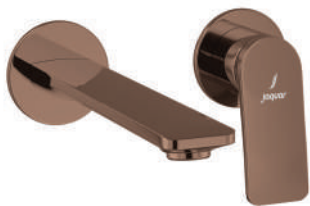

LAG-BGP-91023B

Single Lever Extended Basin Mixer (Height-128mm) without Popup Waste System with 450mm Long Braided Hoses

LAG-BGP-91023BWF

Single Lever Extended Basin Mixer (Height-128mm) without Popup Waste System, with 450mm Long Braided Hoses and Base Flange

LAG-BGP-91005B

Single Lever Tall Boy without Popup Waste System with 600mm Long Braided Hoses

LAG-BGP-91005BWF

Single Lever Tall Boy without Popup Waste System, with 600mm Long Braided Hoses and Base Flange

LAGUNA

LAG-BGP-91231NK

Exposed Parts kit of Single Lever Basin Mixer Wall Mounted Consisting of Operating Lever, Cartridge Sleeve, Nipple, Spout & Two Wall Flanges (Compatible with ALD-233NPSO or ALD-235NPSO)